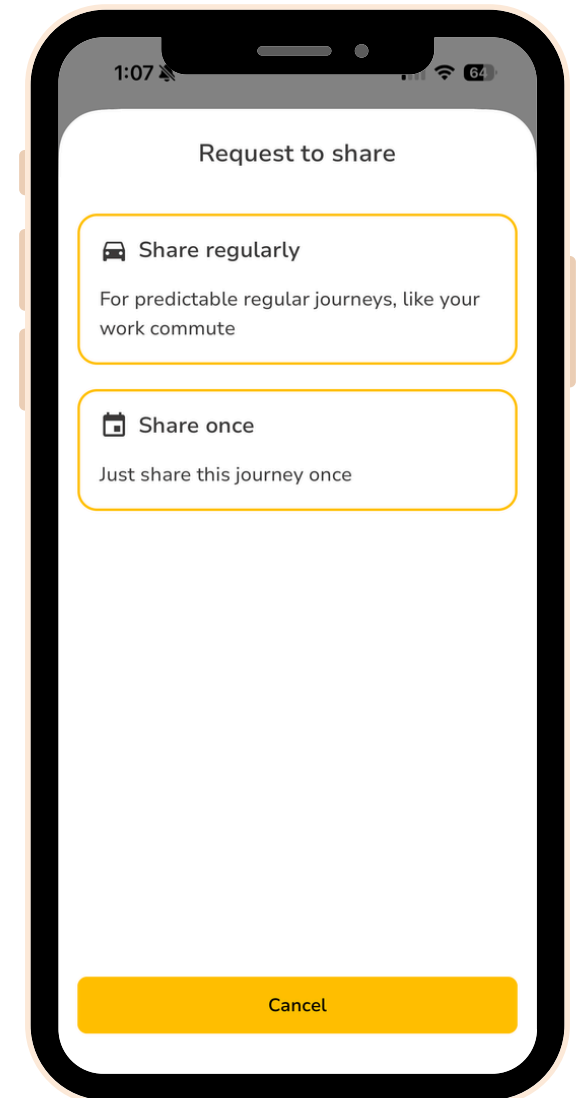

Tap 'Request to share' to send a request to Lift share with your colleague