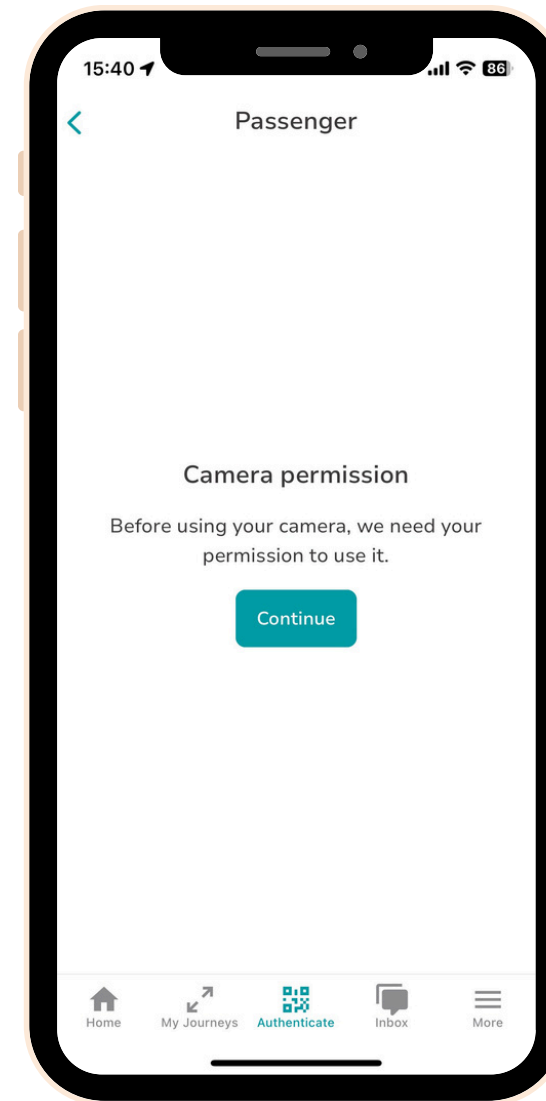

Select possible Lift share matches to review further.

Select 'Message' to find out more about your possible Lift share match

Start a conversation with your possible Lift share match before requesting to share

To go back select 'Cancel'

Tap 'Request to share' to send a request to Lift share with your colleague

Step 4: Authenticate your journey

WARNER BROS.
STUDIOS LEAVESDEN

Select 'Authenticate';
the middle button at
the bottom.

Select the
appropriate box at
the point of pick-up

As the passenger,
enable the camera
permissions to be
able to scan your
drivers QR code

Use this view to
scan the drivers
QR code on
their mobile
phone