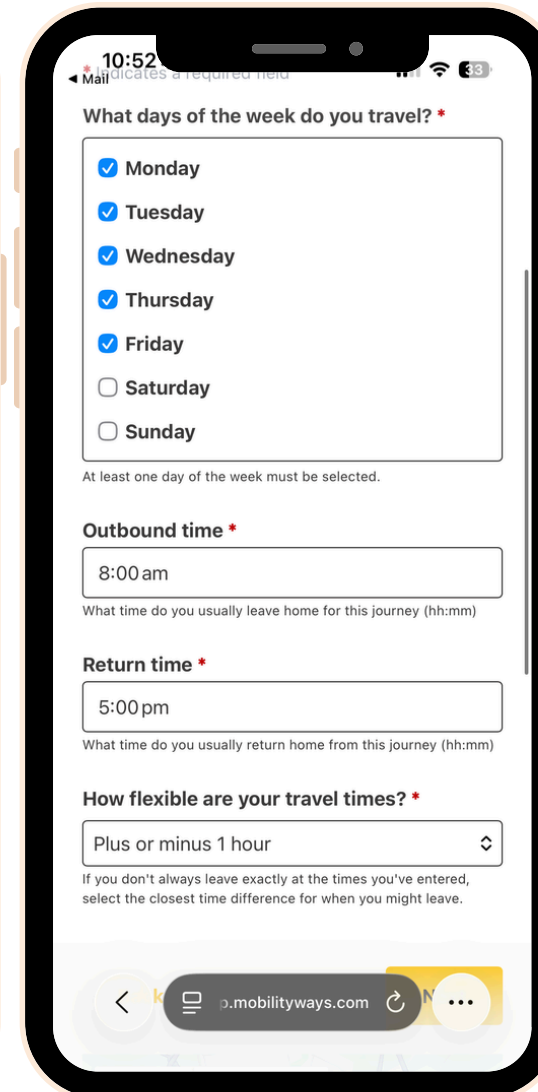

A guide to Liftsharing at Warner Bros. Studios Leavesden

SCAN ME

Scan the QR code and download the free
Mobilityways app

Step 1: Join the Warner Bros. Community

Sign up to the Warner Bros. Studio Leavesden community

Enter your journey start and destination

Select journey details from the drop down options

Complete your schedule to match with similar journeys

Include additional comments to help find car share matches

Confirm your journey details

Step 2: Download the Mobilityways App

Download the Mobilityways app

Select 'Log in'

Log in using your email address

Step 3: Find your match

Select 'find matches'

View journey matches either in 'Map view' or 'List view'