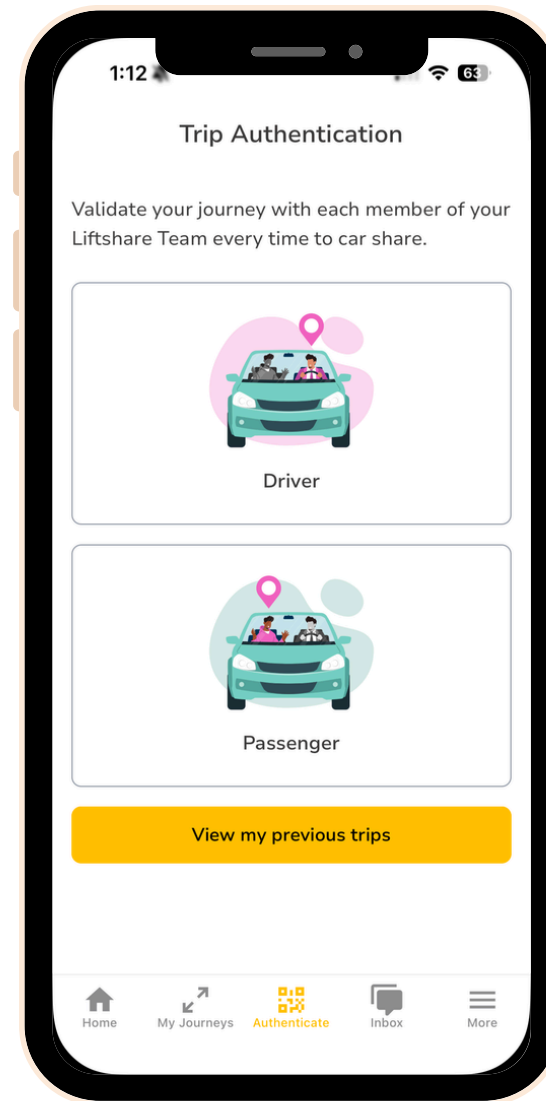

Confirm your journey details

Step 2: Download the Mobilityways App

Download the Mobilityways app

Select 'Log in'

Log in using your email address

Step 3: Find your match

Select 'find matches'

View journey matches either in 'Map view' or 'List view'

To go back select 'Cancel'

Tap 'Request to share' to send a request to Lift share with your colleague

Step 4: Authenticate your journey

WARNER BROS.
STUDIOS LEAVESDEN

Select 'Authenticate';
the middle button at
the bottom.

Select the
appropriate box at
the point of pick-up

As the passenger,
enable the camera
permissions to be
able to scan your
drivers QR code

Use this view to
scan the drivers
QR code on
their mobile
phone

Here is the drivers
QR code that the
passenger scans

What is a Lift share?

Lift sharing is when two or more people share a journey together. Warner Bros. Studios Leavesden have partnered with Mobilityways. The Mobilityways App helps connect colleagues with similar journeys.