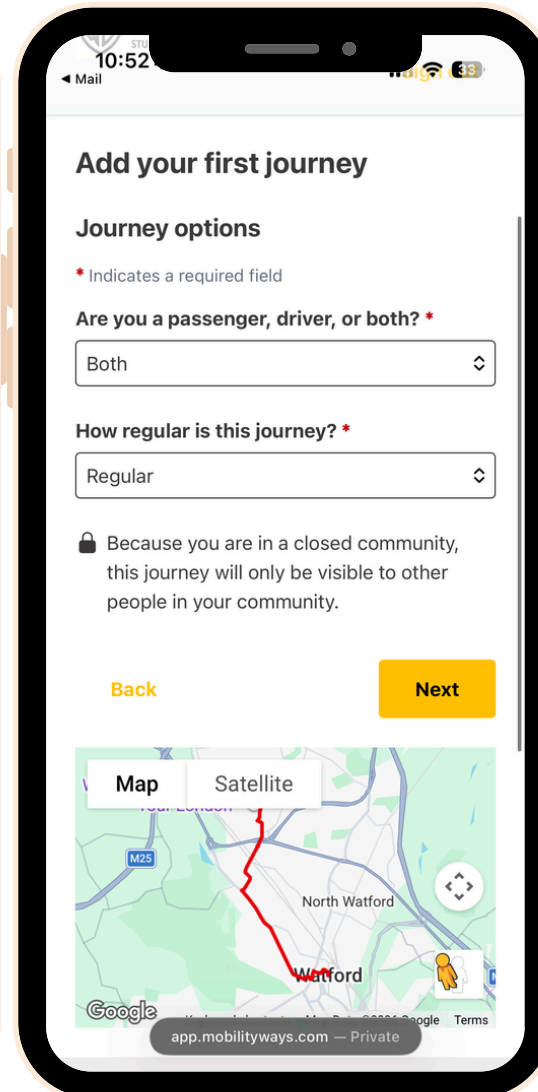

A guide to Liftsharing at Warner Bros. Studios Leavesden

SCAN ME

Scan the QR code and download the free
Mobilityways app

Step 1: Join the Warner Bros. Community

Sign up to the Warner Bros. Studio Leavesden community

Enter your journey start and destination

Select journey details from the drop down options

Complete your schedule to match with similar journeys

Include additional comments to help find car share matches

Confirm your journey details

Step 2: Download the Mobilityways App

Download the Mobilityways app

Select 'Log in'

Log in using your email address

Step 3: Find your match

Select 'find matches'

View journey matches either in 'Map view' or 'List view'