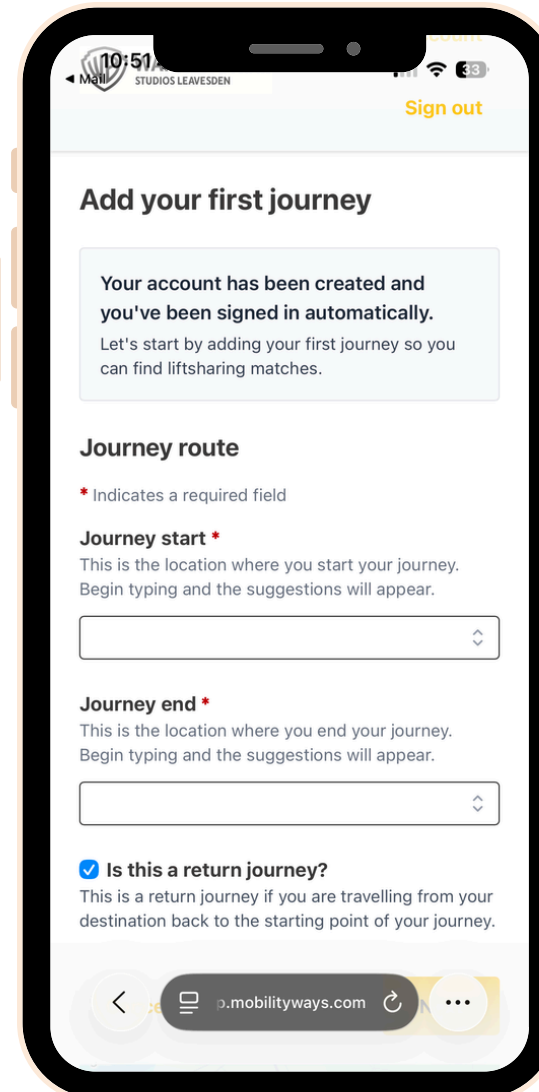

A guide to Liftsharing at Warner Bros. Studios Leavesden

SCAN ME

Scan the QR code and download the free
Mobilityways app

Step 1: Join the Warner Bros. Community

Sign up to the Warner Bros. Studio Leavesden community

Enter your journey start and destination

Select journey details from the drop down options

Complete your schedule to match with similar journeys

Include additional comments to help find car share matches

Confirm your journey details

Step 2: Download the Mobilityways App

Download the Mobilityways app

Select 'Log in'

Log in using your email address

Step 3: Find your match

Select 'find matches'

View journey matches either in 'Map view' or 'List view'