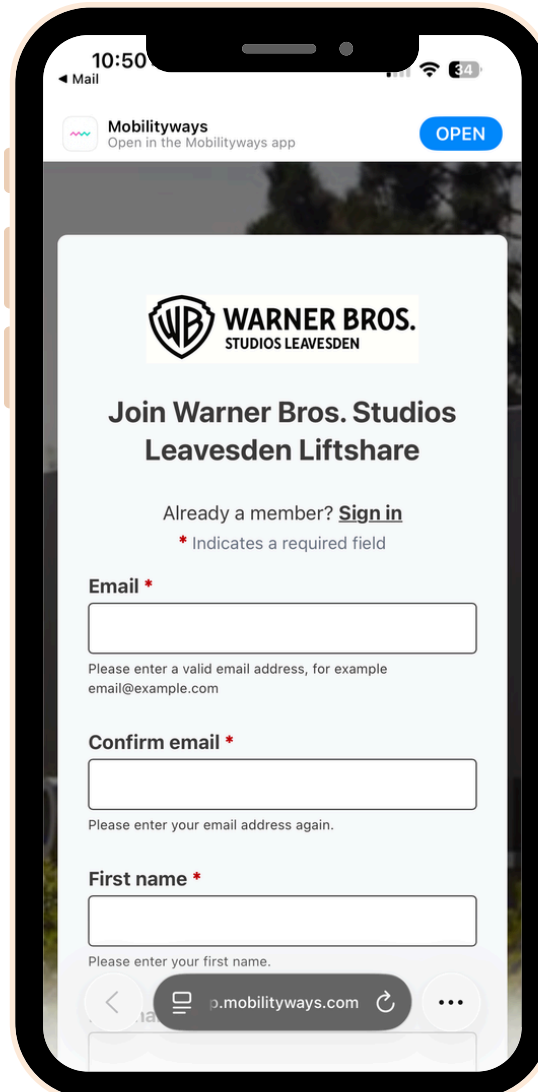

A guide to Liftsharing at Warner Bros. Studios Leavesden

SCAN ME

Scan the QR code and download the free
Mobilityways app

Step 1: Join the Warner Bros. Community

Sign up to the Warner Bros. Studio Leavesden community

Enter your journey start and destination

Select journey details from the drop down options

Complete your schedule to match with similar journeys

Include additional comments to help find car share matches

Confirm your journey details

Step 2: Download the Mobilityways App

Download the Mobilityways app

Select 'Log in'

Log in using your email address

Step 3: Find your match

Select 'find matches'

View journey matches either in 'Map view' or 'List view'