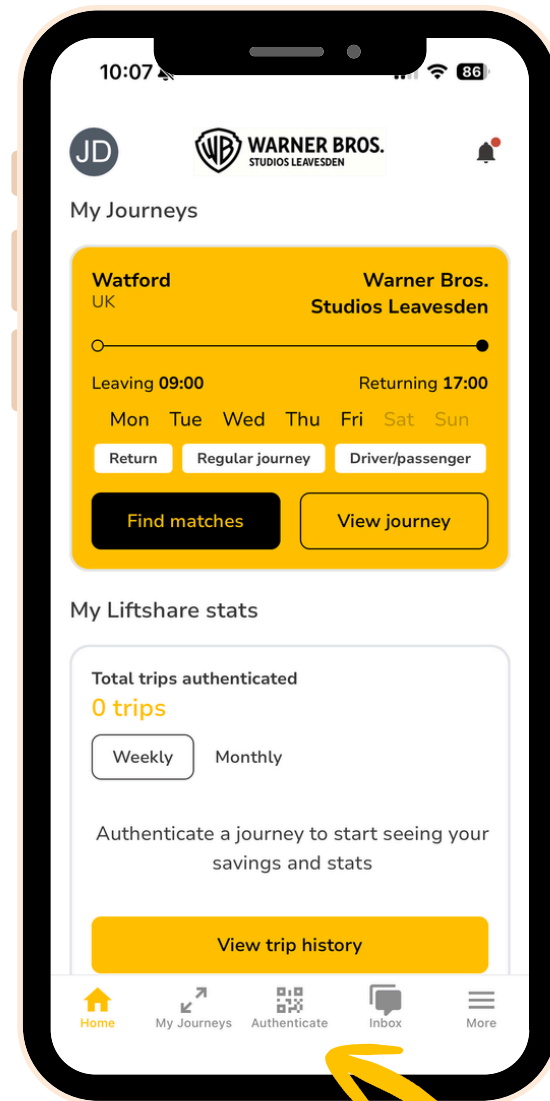

Confirm your journey details

Step 2: Download the Mobilityways App

Download the Mobilityways app

Select 'Log in'

Log in using your email address

Step 3: Find your match

Select 'find matches'

View journey matches either in 'Map view' or 'List view'

To go back select 'Cancel'

Tap 'Request to share' to send a request to Lift share with your colleague

Step 4: Authenticate your journey

WARNER BROS.
STUDIOS LEAVESDEN

Select 'Authenticate';
the middle button at
the bottom.

Select the
appropriate box at
the point of pick-up

As the passenger,
enable the camera
permissions to be
able to scan your
drivers QR code

Use this view to
scan the drivers
QR code on
their mobile
phone

Here is the drivers
QR code that the
passenger scans

What is a Lift share?

Lift sharing is when two or more people share a journey together. Warner Bros. Studios Leavesden have partnered with Mobilityways. The Mobilityways App helps connect colleagues with similar journeys.