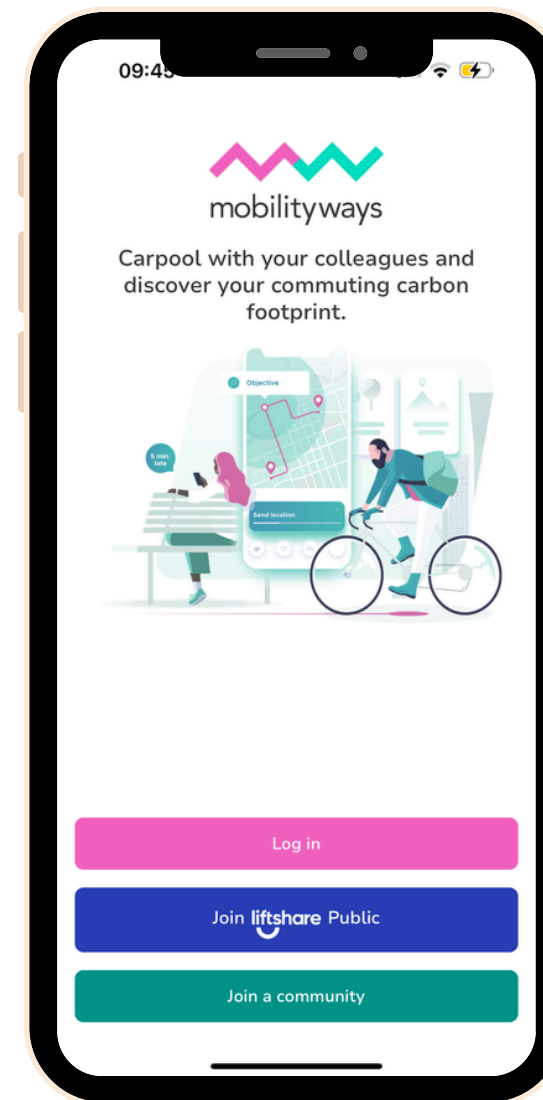

A guide to Liftsharing at Warner Bros. Studios Leavesden

SCAN ME

Scan the QR code and download the free
Mobilityways app

Step 1: Join the Warner Bros. Community

Sign up to the Warner Bros. Studio Leavesden community

Enter your journey start and destination

Select journey details from the drop down options

Complete your schedule to match with similar journeys

Include additional comments to help find car share matches

Confirm your journey details

Step 2: Download the Mobilityways App

Download the Mobilityways app

Select 'Log in'

Log in using your email address

Step 3: Find your match

Select 'find matches'

View journey matches either in 'Map view' or 'List view'

Select possible Lift share matches to review further.

Select 'Message' to find out more about your possible Lift share match

Start a conversation with your possible Lift share match before requesting to share