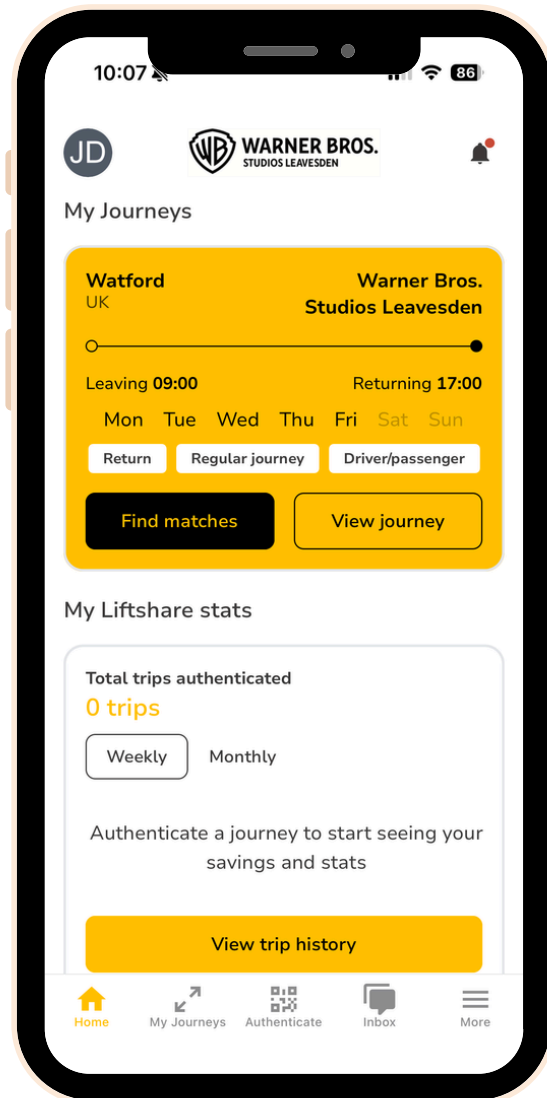

A guide to Liftsharing at Warner Bros. Studios Leavesden

SCAN ME

Scan the QR code and download the free
Mobilityways app

Step 1: Join the Warner Bros. Community

Sign up to the Warner Bros. Studio Leavesden community

Enter your journey start and destination

Select journey details from the drop down options

Complete your schedule to match with similar journeys

Include additional comments to help find car share matches

Confirm your journey details

Step 2: Download the Mobilityways App

Download the Mobilityways app

Select 'Log in'

Log in using your email address

Step 3: Find your match

Select 'find matches'

View journey matches either in 'Map view' or 'List view'

Select possible Lift share matches to review further.

Select 'Message' to find out more about your possible Lift share match

Start a conversation with your possible Lift share match before requesting to share