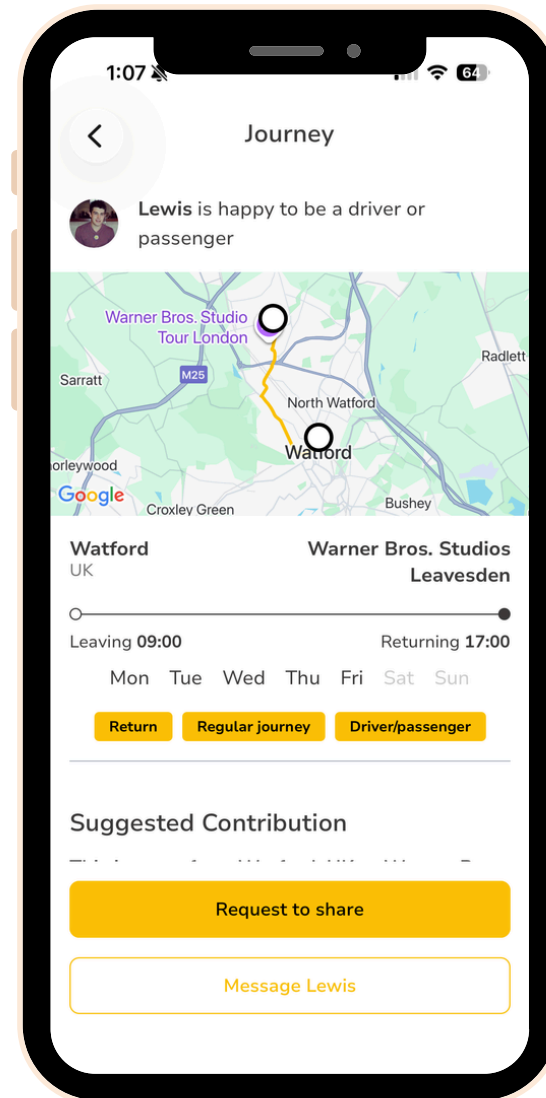

Enter your journey start and destination

Select journey details from the drop down options

Complete your schedule to match with similar journeys

Include additional comments to help find car share matches

Confirm your journey details

Step 2: Download the Mobilityways App

Download the Mobilityways app

Select 'Log in'

Log in using your email address

Step 3: Find your match

Select 'find matches'

View journey matches either in 'Map view' or 'List view'

Select possible Lift share matches to review further.

Select 'Message' to find out more about your possible Lift share match

Start a conversation with your possible Lift share match before requesting to share