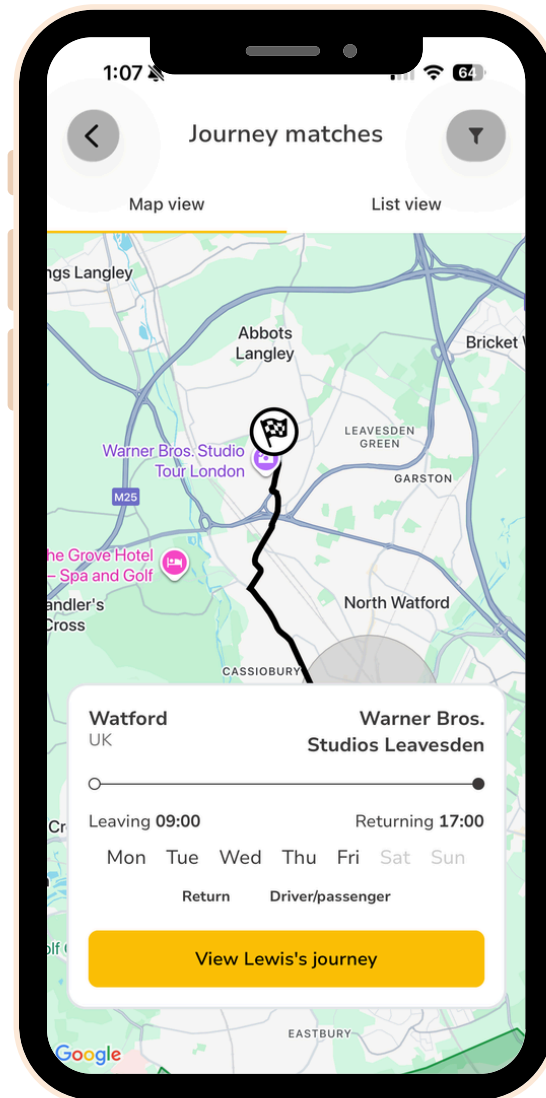

A guide to Liftsharing at Warner Bros. Studios Leavesden

SCAN ME

Scan the QR code and download the free
Mobilityways app

Step 1: Join the Warner Bros. Community

Sign up to the Warner Bros. Studio Leavesden community

Enter your journey start and destination

Select journey details from the drop down options

Complete your schedule to match with similar journeys

Include additional comments to help find car share matches

Confirm your journey details

Step 2: Download the Mobilityways App

Download the Mobilityways app

Select 'Log in'

Log in using your email address

Step 3: Find your match

Select 'find matches'

View journey matches either in 'Map view' or 'List view'