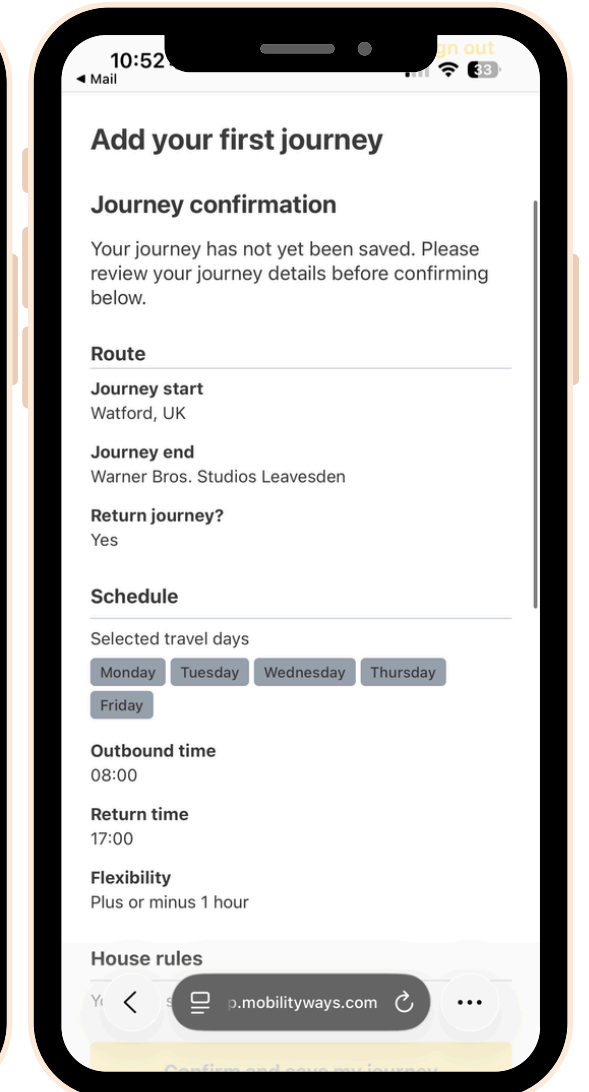

A guide to Liftsharing at Warner Bros. Studios Leavesden

SCAN ME

Scan the QR code and download the free
Mobilityways app

Step 1: Join the Warner Bros. Community

Sign up to the Warner Bros. Studio Leavesden community

Enter your journey start and destination

Select journey details from the drop down options

Complete your schedule to match with similar journeys

Include additional comments to help find car share matches

Confirm your journey details

Step 2: Download the Mobilityways App

Download the Mobilityways app

Select 'Log in'

Log in using your email address

Step 3: Find your match

Select 'find matches'

View journey matches either in 'Map view' or 'List view'