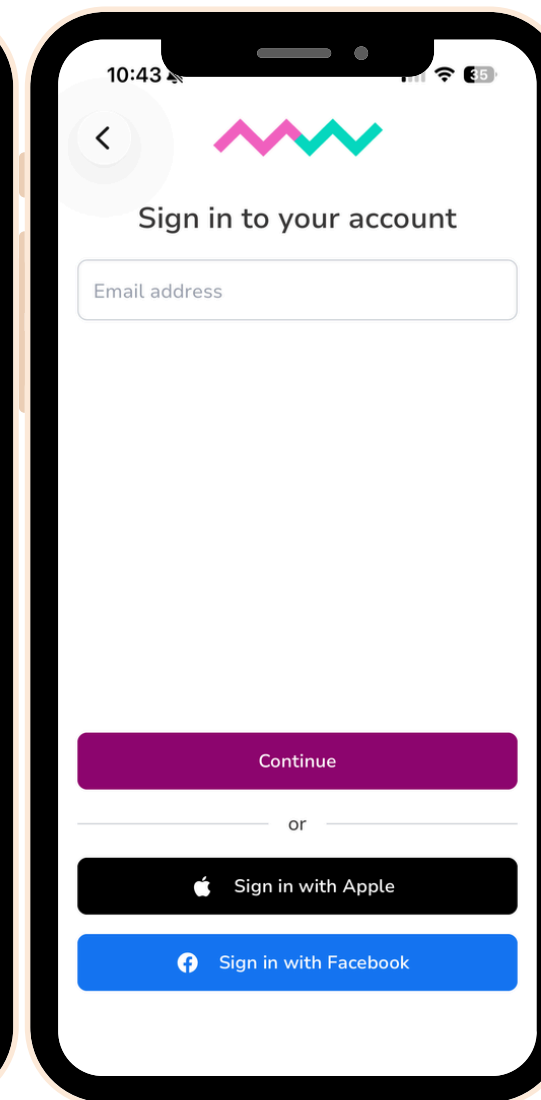

A guide to Liftsharing at Warner Bros. Studios Leavesden

SCAN ME

Scan the QR code and download the free
Mobilityways app

Step 1: Join the Warner Bros. Community

Sign up to the Warner Bros. Studio Leavesden community

Enter your journey start and destination

Select journey details from the drop down options

Complete your schedule to match with similar journeys

Include additional comments to help find car share matches

Confirm your journey details

Step 2: Download the Mobilityways App

Download the Mobilityways app

Select 'Log in'

Log in using your email address

Step 3: Find your match

Select 'find matches'

View journey matches either in 'Map view' or 'List view'

Select possible Lift share matches to review further.

Select 'Message' to find out more about your possible Lift share match

Start a conversation with your possible Lift share match before requesting to share