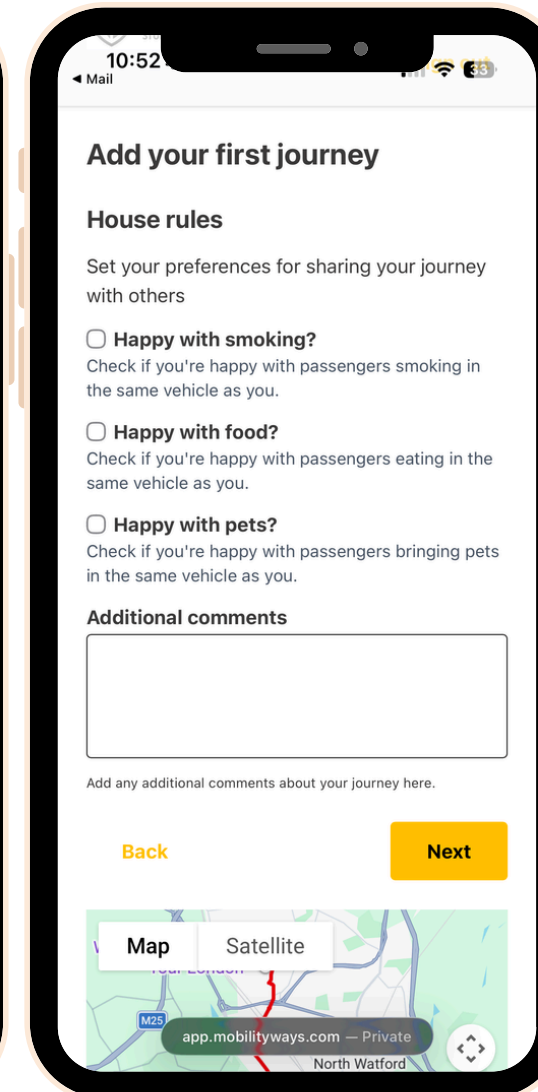

A guide to Liftsharing at Warner Bros. Studios Leavesden

SCAN ME

Scan the QR code and download the free
Mobilityways app

Step 1: Join the Warner Bros. Community

Sign up to the Warner Bros. Studio Leavesden community

Enter your journey start and destination

Select journey details from the drop down options

Complete your schedule to match with similar journeys

Include additional comments to help find car share matches

Confirm your journey details

Step 2: Download the Mobilityways App

Download the Mobilityways app

Select 'Log in'

Log in using your email address

Step 3: Find your match

Select 'find matches'

View journey matches either in 'Map view' or 'List view'