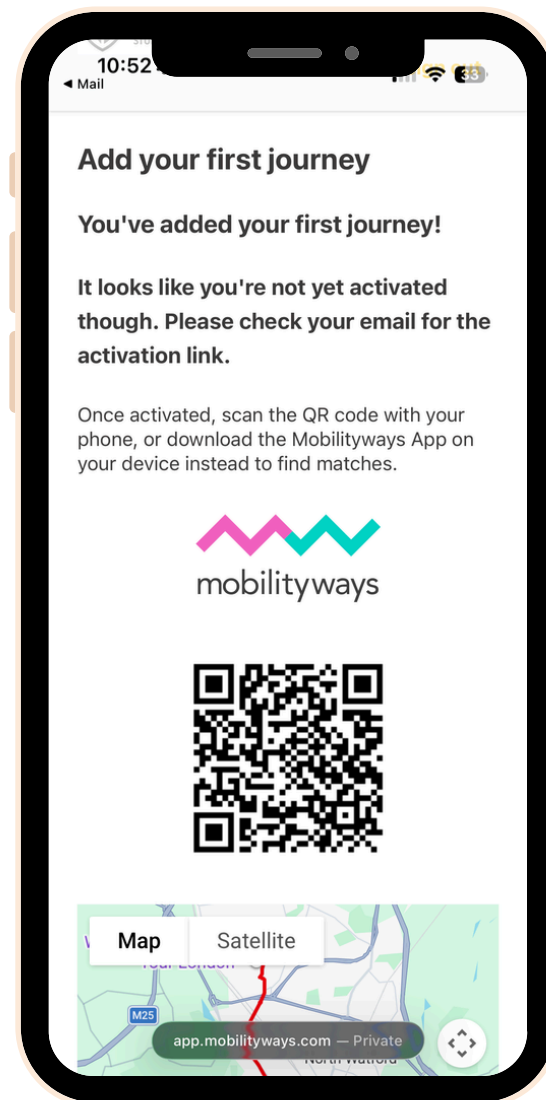

A guide to Liftsharing at Warner Bros. Studios Leavesden

SCAN ME

Scan the QR code and download the free
Mobilityways app

Step 1: Join the Warner Bros. Community

Sign up to the Warner Bros. Studio Leavesden community

Enter your journey start and destination

Select journey details from the drop down options

Complete your schedule to match with similar journeys

Include additional comments to help find car share matches

Confirm your journey details

Step 2: Download the Mobilityways App

Download the Mobilityways app

Select 'Log in'

Log in using your email address

Step 3: Find your match

Select 'find matches'

View journey matches either in 'Map view' or 'List view'