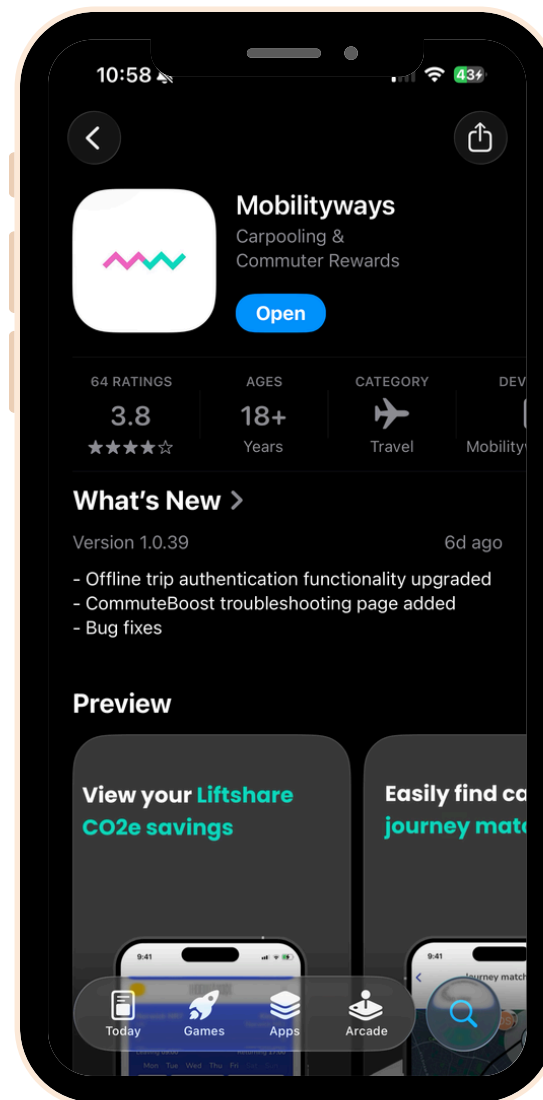

A guide to Liftsharing at Warner Bros. Studios Leavesden

SCAN ME

Scan the QR code and download the free
Mobilityways app

Step 1: Join the Warner Bros. Community

Sign up to the Warner Bros. Studio Leavesden community

Enter your journey start and destination

Select journey details from the drop down options

Complete your schedule to match with similar journeys

Include additional comments to help find car share matches

Confirm your journey details

Step 2: Download the Mobilityways App

Download the Mobilityways app

Select 'Log in'

Log in using your email address

Step 3: Find your match

Select 'find matches'

View journey matches either in 'Map view' or 'List view'