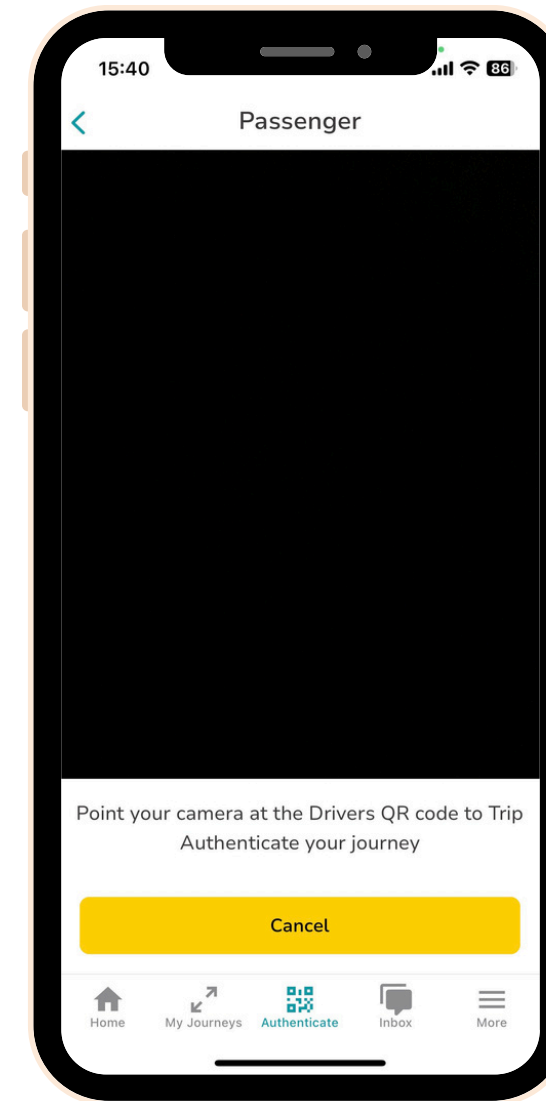

To go back select 'Cancel'

Tap 'Request to share' to send a request to Lift share with your colleague

Step 4: Authenticate your journey

WARNER BROS.
STUDIOS LEAVESDEN

Select 'Authenticate';
the middle button at
the bottom.

Select the
appropriate box at
the point of pick-up

As the passenger,
enable the camera
permissions to be
able to scan your
drivers QR code

Use this view to
scan the drivers
QR code on
their mobile
phone